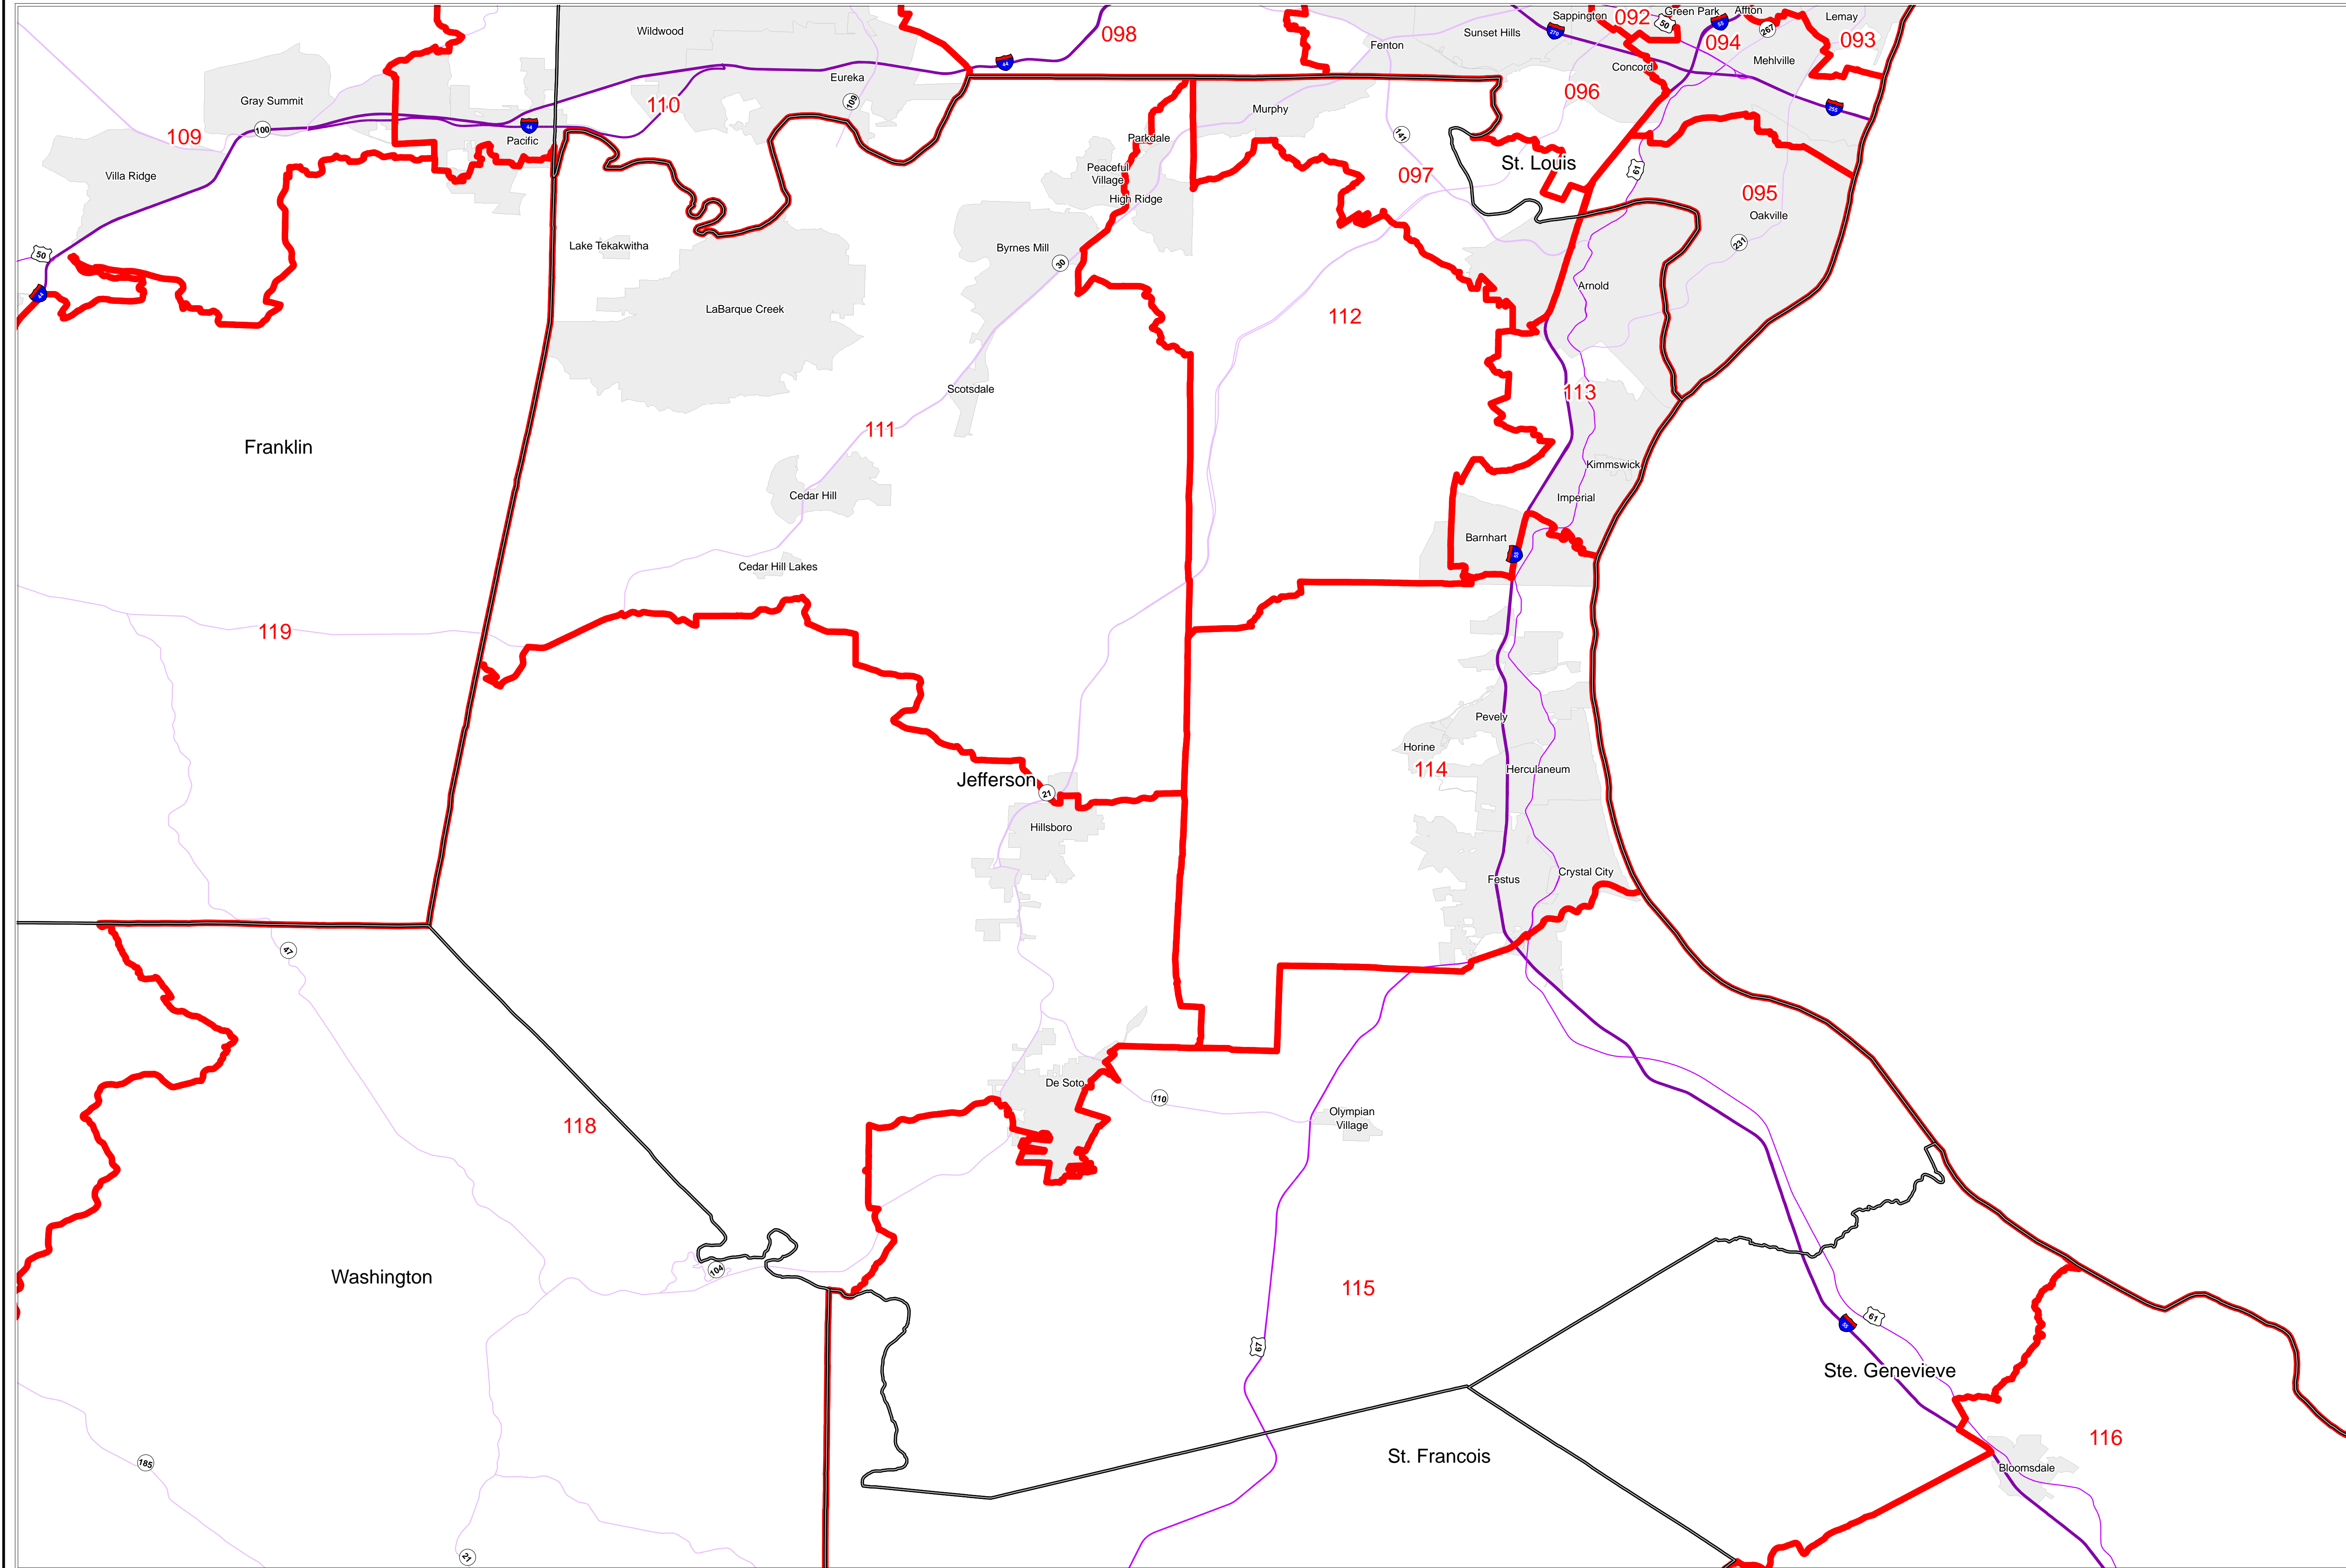

House Apportionment Plan 2011

Missouri Appellate Apportionment Commission